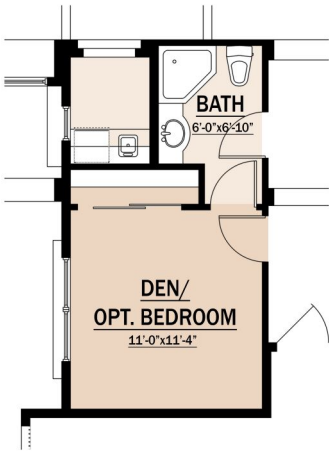

base plan A

79' wide | 74' deep | 3000 sq. ft. | 3 (4) beds | 2.5 baths | 3 cars

Floor plans and renderings are artist's conceptions. Actual construction may vary. Interior architectural features may vary depending on exterior.

3000Á

options planÁ

79' wide | 74' deep | 3000 sq. ft. | 3 (4) beds | 2.5 baths | 3 cars

Floor plans and renderings are artist's conceptions. Actual construction may vary. Interior architectural features may vary depending on exterior.

3000Á

elevationÁ

79' wide | 74' deep | 3000 sq. ft. | 3 (4) beds | 2.5 baths | 3 cars

Floor plans and renderings are artist's conceptions. Actual construction may vary. Interior architectural features may vary depending on exterior.