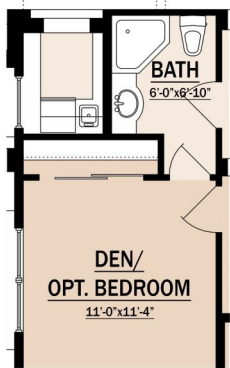

base plan A

79' wide | 74' deep | 3000 sq. ft. | 3 (4) beds | 2.5 baths | 3 cars

Floor plans and renderings are artist's conceptions. Actual construction may vary. Interior architectural features may vary depending on exterior.

3000Á

options planÁ

79' wide | 74' deep | 3000 sq. ft. | 3 (4) beds | 2.5 baths | 3 cars

Floor plans and renderings are artist's conceptions. Actual construction may vary. Interior architectural features may vary depending on exterior.

3000Á

elevationÁ

79' wide | 74' deep | 3000 sq. ft. | 3 (4) beds | 2.5 baths | 3 cars

Floor plans and renderings are artist's conceptions. Actual construction may vary. Interior architectural features may vary depending on exterior.