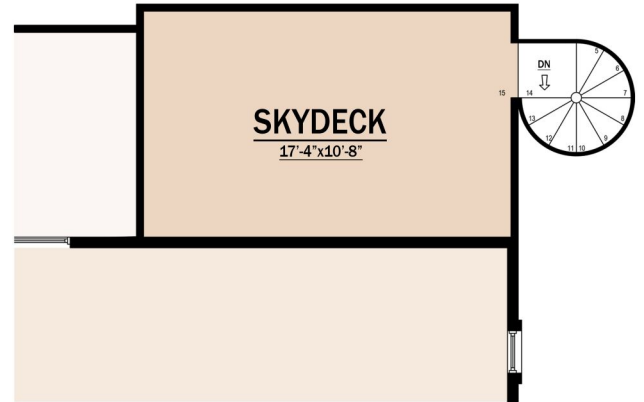

base plan A

79' wide | 74' deep | 3000 sq. ft. | 3 (4) beds | 2.5 baths | 3 cars

Floor plans and renderings are artist's conceptions. Actual construction may vary. Interior architectural features may vary depending on exterior.

3000Á

options planÁ

79' wide | 74' deep | 3000 sq. ft. | 3 (4) beds | 2.5 baths | 3 cars

Floor plans and renderings are artist's conceptions. Actual construction may vary. Interior architectural features may vary depending on exterior.

3000Á

elevationÁ

79' wide | 74' deep | 3000 sq. ft. | 3 (4) beds | 2.5 baths | 3 cars

Floor plans and renderings are artist's conceptions. Actual construction may vary. Interior architectural features may vary depending on exterior.