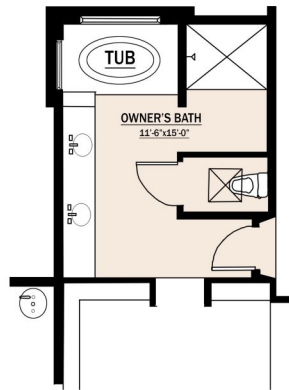

base plan A

79' wide | 74' deep | 3000 sq. ft. | 3 (4) beds | 2.5 baths | 3 cars

Floor plans and renderings are artist's conceptions. Actual construction may vary. Interior architectural features may vary depending on exterior.

3000Á

options planÁ

79' wide | 74' deep | 3000 sq. ft. | 3 (4) beds | 2.5 baths | 3 cars

Floor plans and renderings are artist's conceptions. Actual construction may vary. Interior architectural features may vary depending on exterior.

3000Á

elevationÁ

79' wide | 74' deep | 3000 sq. ft. | 3 (4) beds | 2.5 baths | 3 cars

Floor plans and renderings are artist's conceptions. Actual construction may vary. Interior architectural features may vary depending on exterior.