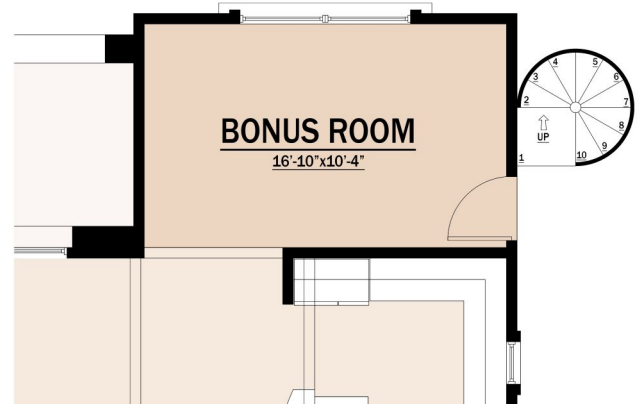

base plan A

79' wide | 74' deep | 3000 sq. ft. | 3 (4) beds | 2.5 baths | 3 cars

Floor plans and renderings are artist's conceptions. Actual construction may vary. Interior architectural features may vary depending on exterior.

3000Á

options planÁ

79' wide | 74' deep | 3000 sq. ft. | 3 (4) beds | 2.5 baths | 3 cars

Floor plans and renderings are artist's conceptions. Actual construction may vary. Interior architectural features may vary depending on exterior.

3000Á

elevationÁ

79' wide | 74' deep | 3000 sq. ft. | 3 (4) beds | 2.5 baths | 3 cars

Floor plans and renderings are artist's conceptions. Actual construction may vary. Interior architectural features may vary depending on exterior.